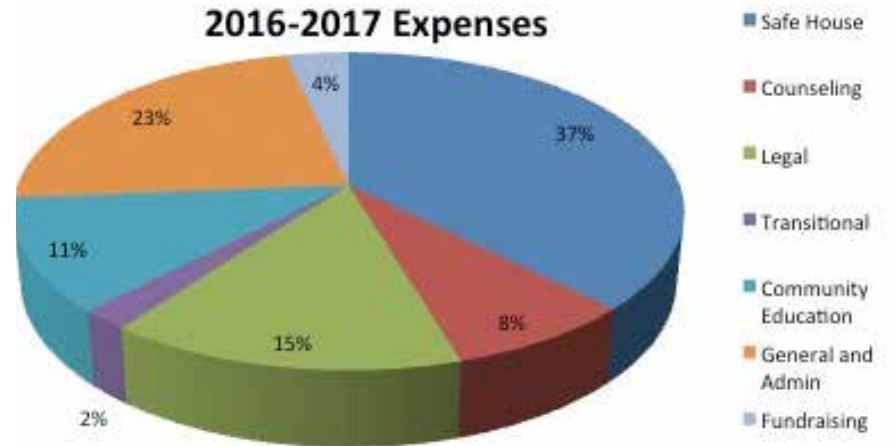

2015-2016 Revenue

OPERATING EXPENSES

Safe House	1,003,386	40%
Counseling	171,382	7%
Legal	410,260	16%
Transitional	90,449	4%
Community Education	331,138	13%
General and Admin	461,434	18%
Fundraising	63,144	2%
TOTAL	2,531,193	

2015-2016 Expenses

2016/2017 Operating Revenue & Expenditures

OPERATING REVENUE

Federal Grants	1,159,485	42%
State Grants and Local Grants	778,874	28%
Other, Foundations	114,977	4%
United Way	184,919	6%
Other income	46,873	2%
Contributions	491,942	18%
TOTAL	2,777,070	

OPERATING EXPENSES

Safe House	1,117,683	37%
Counseling	234,022	8%
Legal	439,614	15%
Transitional	61,177	2%
Community Education	342,999	11%
General and Admin	677,175	23%
Fundraising	105,271	4%
TOTAL	2,977,941	