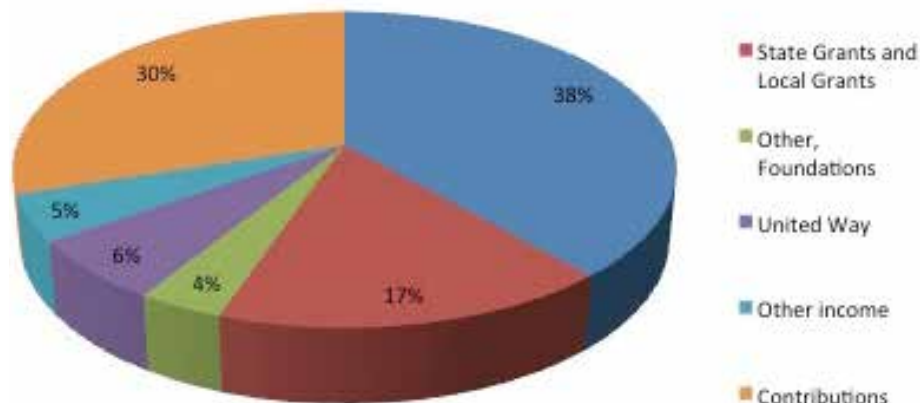

2015/2016 Operating Revenue & Expenditures

OPERATING REVENUE

Federal Grants	1,089,753	38%
State Grants and Local Grants	476,059	17%
Other, Foundations	103,124	4%
United Way	180,094	6%
Other income	135,838	5%
Contributions	847,030	30%
TOTAL	2,831,898	

2015-2016 Revenue